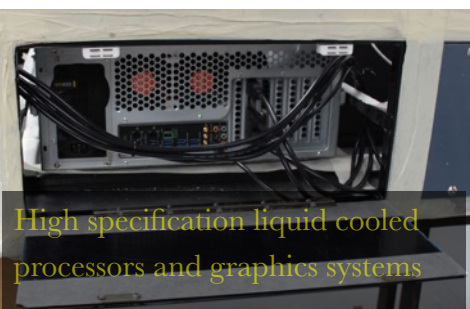

Slide mounted computers enable rapid exchange or upgrades of components

High specification liquid cooled processors and graphics systems

The VSS platform is ideally suited for indoor events and exhibitions. The external panelling provides ideal surfaces for branding and advertising messages. Large screen area and high quality audio create truly immersive experiences. Integrated wheels combined with levelling feet allow the device to be moved around and located in venues efficiently and with ease.

- Highest quality robust construction
- Cost effective low maintenance hardware
- Networkable for one on one challenges
- Quick simple swapping of controls and functions
- Upgrade ready with slide mounted computers
- Easy to manoeuvre in and around venues
- Three 55 inch flat screen displays as standard
- New controls and games regularly added

Popular scenarios include:

- Jet landing on aircraft carrier
- Fastest lap at Silverstone
- Helicopter landing on oil platform

Coming soon:

Crane, JCB Digger, Mars lander, Boats

Dimensions 244cm (L) 305cm (W) 160cm(H)

Simulator Logic Ltd
Caernarfon Airport
LL54 5TP

Office 0128 683 0931
Cell +44 (0) 7967102734

Email:
admin@simulatorlogic.com