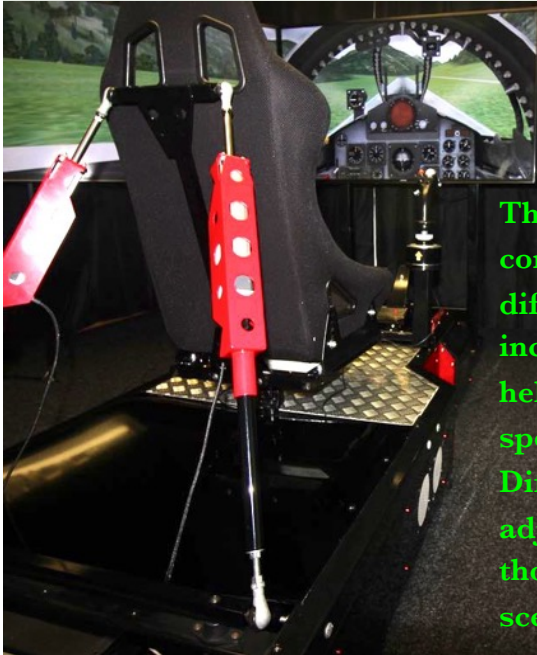

INCREASE PROFITS AND HAVE MORE FUN

with the

VERSATILE SIMULATOR SYSTEM

The VSS can be configured for many different functions including aeroplanes, helicopters, racing / sports cars & boats. Difficulty settings are adjustable alongside thousands of possible scenarios

Exceptional construction quality and finish ensures the VSS stands out from the crowd

Choice of colours and materials to suit your companies branding

Levelling feet & trolley wheels

Wide stable robust base unit

The extra wide rear body combined with the integrated trolley wheels and adjustable levelling feet ensure a quick stable platform is achieved

Setup and removal times are less than one hour

The Versatile Simulator System (VSS) from Simulator logic enables your business to offer a selection of activities and experiences whilst only having to purchase and manage one single machine.

Compact design requires minimal floor space

Slide mounted computers enable rapid exchange or upgrades of components

High specification liquid cooled processors and graphics systems

The VSS platform is ideally suited for indoor events and exhibitions. The external panelling provides ideal surfaces for branding and advertising messages. Large screen area and high quality audio create truly immersive experiences. Integrated wheels combined with levelling feet allow the device to be moved around and located in venues efficiently and with ease.